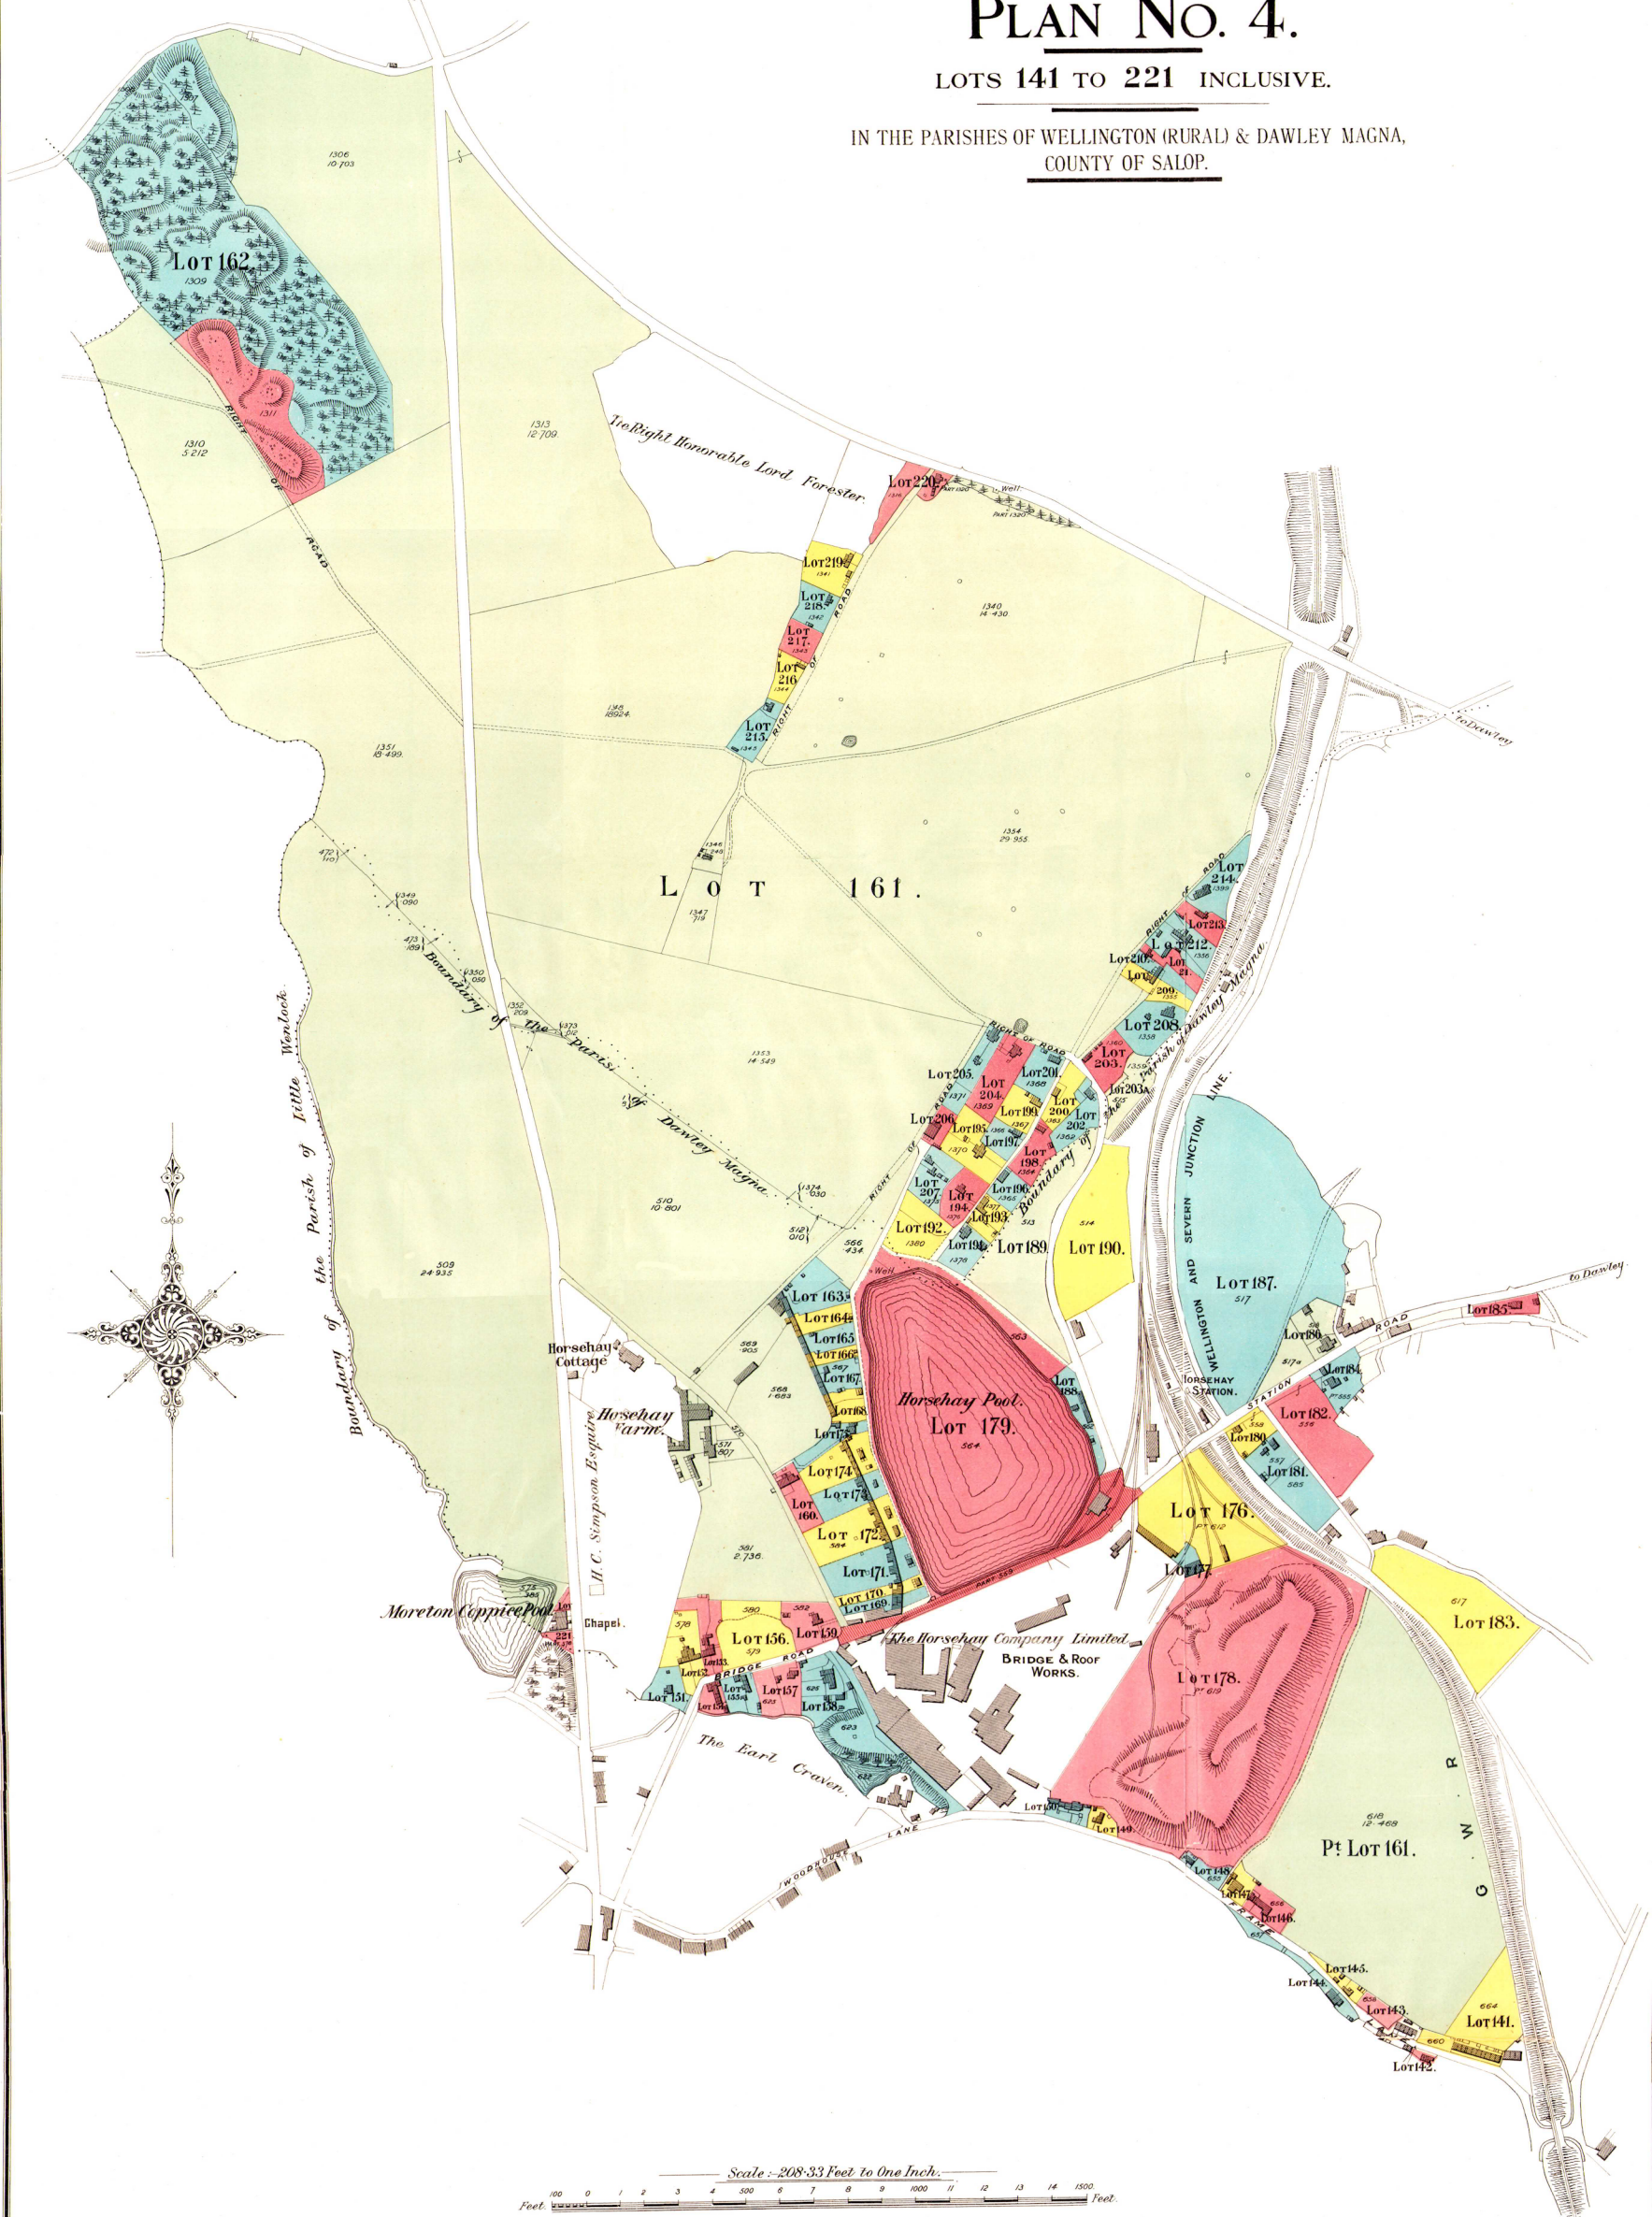

Estate of the Coalbrookdale Company, Limited.

PLAN No. 4.

LOTS 141 TO 221 INCLUSIVE.

IN THE PARISHES OF WELLINGTON (RURAL) & DAWLEY MAGNA,
COUNTY OF SALOP.

BARBER & SON,
SURVEYORS,
WELLINGTON, SALOP.